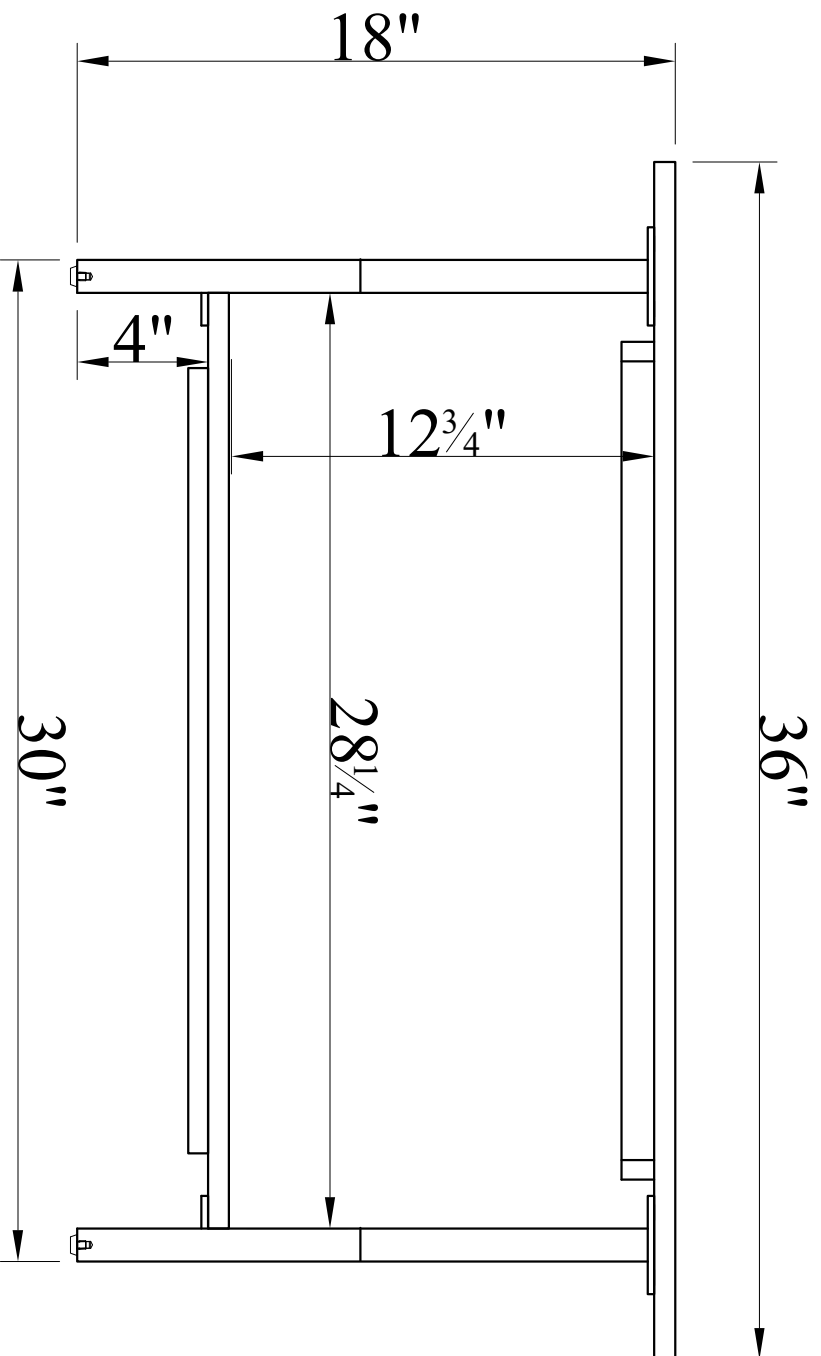

FRONT VIEW

SIDE VIEW

AWCT0320 36" BENCH